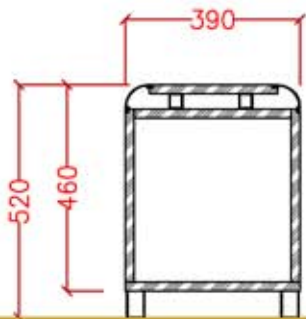

## bench type "S"

includes :  
rounded corner R50  
with spaces for shoes  
profile on floor  
h=60

## bench type "Simple"

includes :  
rounded corner R50  
profile on floor  
h=60

## bench type "Simple leant on one side"

includes :  
rounded corner R50  
profile on floor  
h=60