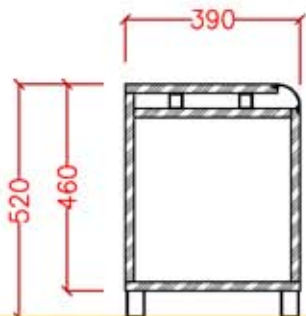

## bench type "S"

includes :  
rounded corner R50  
with spaces for shoes  
profile on floor  
h=60

## bench type "Simple"

includes :  
rounded corner R50  
profile on floor  
h=60

## bench type "Simple leant on one side"

includes :  
rounded corner R50  
profile on floor  
h=60