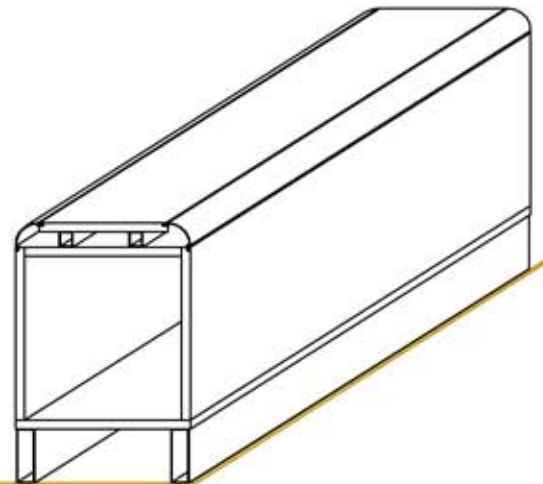

## bench type "S"

includes :  
rounded corner R50  
with spaces for shoes  
profile on floor  
h=60

## bench type "Simple"

includes :  
rounded corner R50  
profile on floor  
h=60

## bench type "Simple leant on one side"

includes :  
rounded corner R50  
profile on floor  
h=60