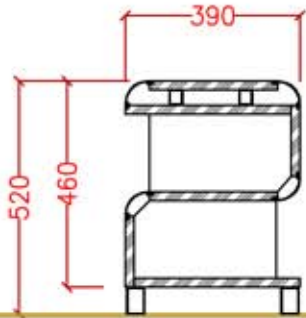

## bench type "S"

includes :  
rounded corner R50  
with spaces for shoes  
profile on floor  
h=60

## bench type "Simple"

includes :  
rounded corner R50  
profile on floor  
h=60

## bench type "Simple leant on one side"

includes :  
rounded corner R50  
profile on floor  
h=60