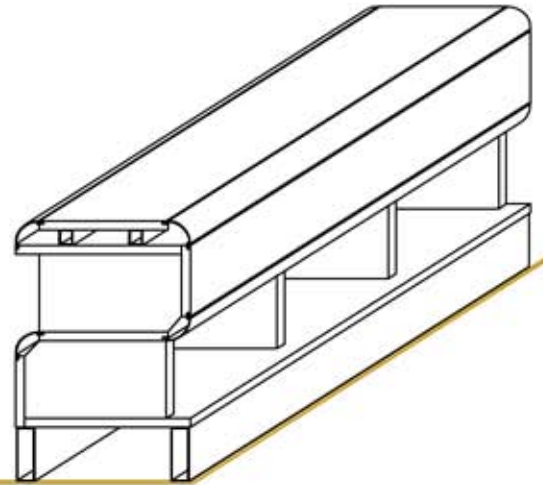

## bench type "S"

includes :  
rounded corner R50  
with spaces for shoes  
profile on floor  
h=60

## bench type "Simple"

includes :  
rounded corner R50  
profile on floor  
h=60

## bench type "Simple leant on one side"

includes :  
rounded corner R50  
profile on floor  
h=60