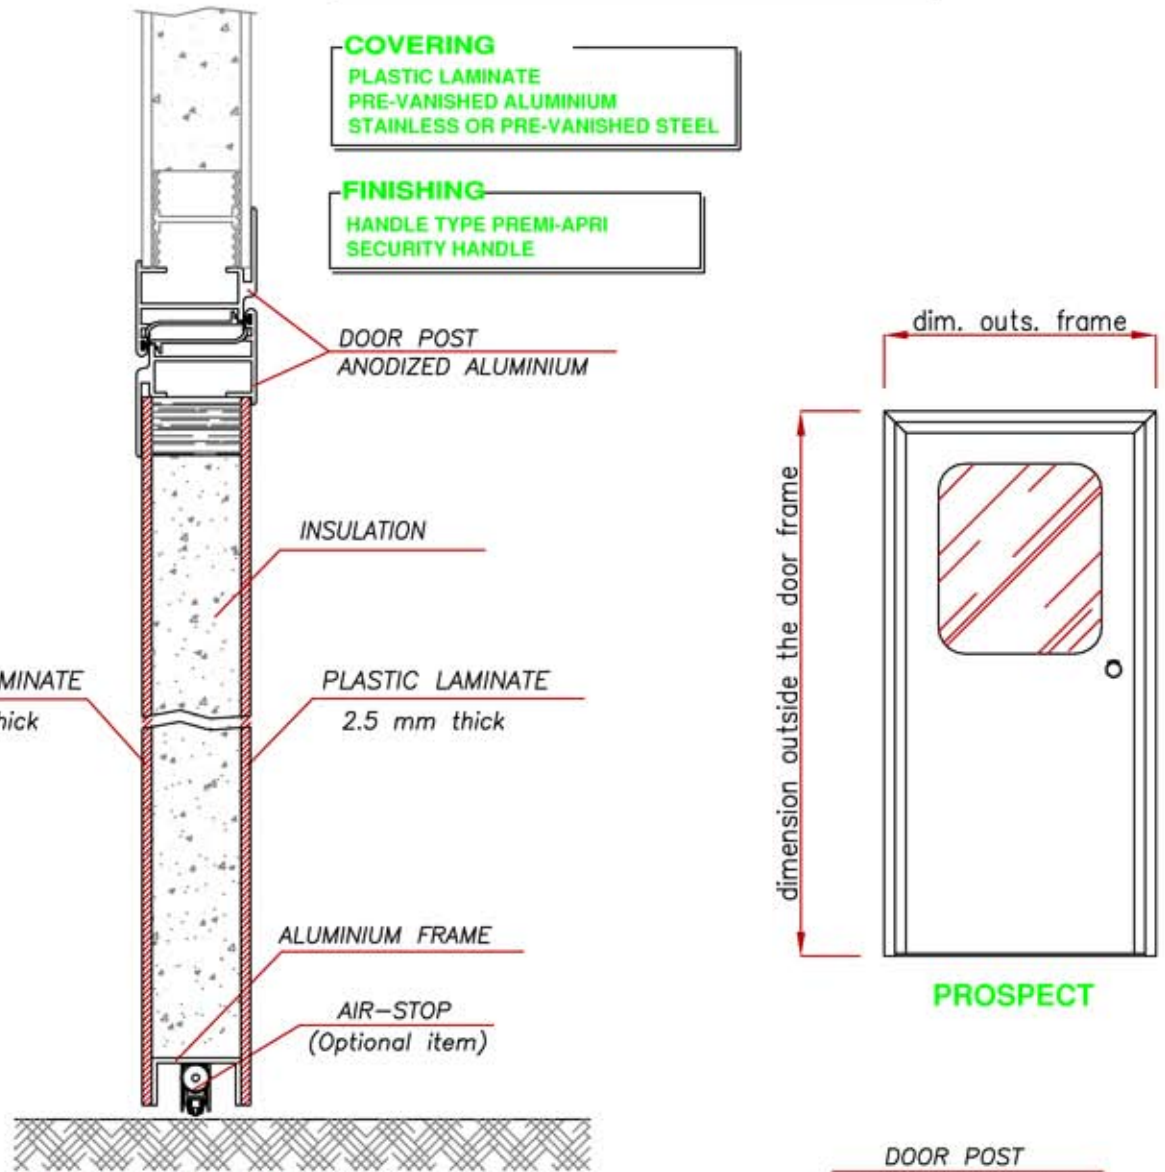

DOOR type AL50 on WALL PANEL

INSULATIONS

- POL = High density expanded POLYSTYRENE
- NID = Aluminium honey comb
- ROCK = Rockwool

COVERING

- PLASTIC LAMINATE
- PRE-VANISHED ALUMINIUM
- STAINLESS OR PRE-VANISHED STEEL

FINISHING

- HANDLE TYPE PREMI-APRI
- SECURITY HANDLE

VERTICAL SECTION