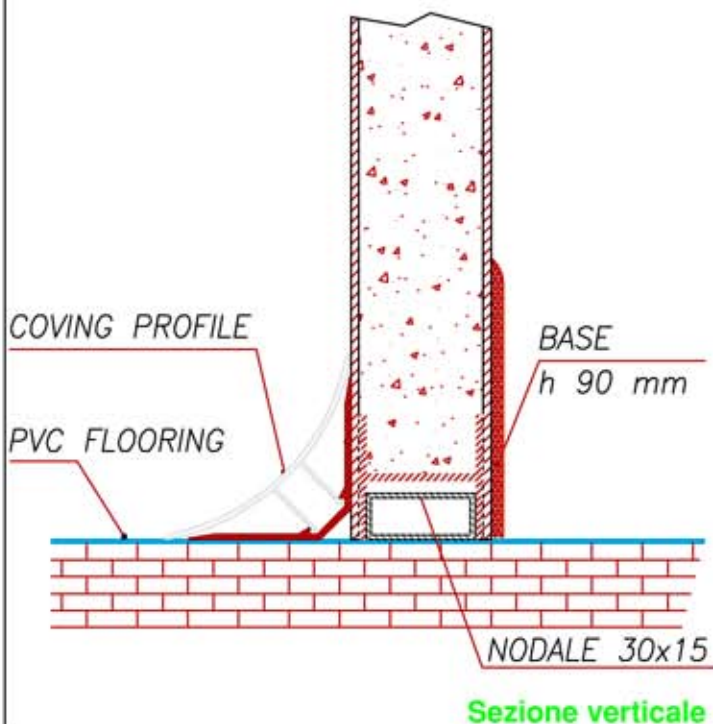

# FINISHING ON FLOOR FOR MOVABLE WALLS

## B00 (aluminium trail on floor)

## B11 (DOUBLE COVING PROFILE h.11mm)