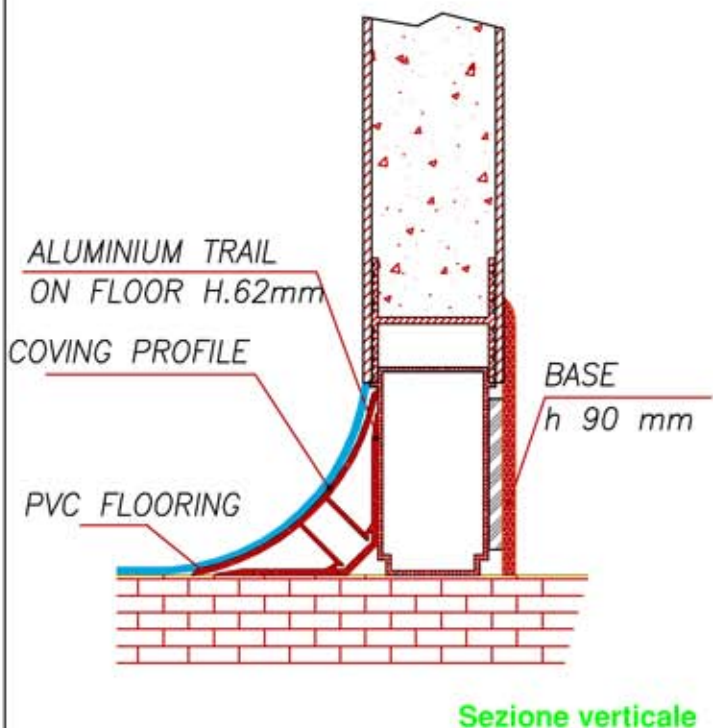

FINISHING ON FLOOR FOR MOVABLE WALLS

B00 (aluminium trail on floor)

B11 (DOUBLE COVING PROFILE h.11mm)