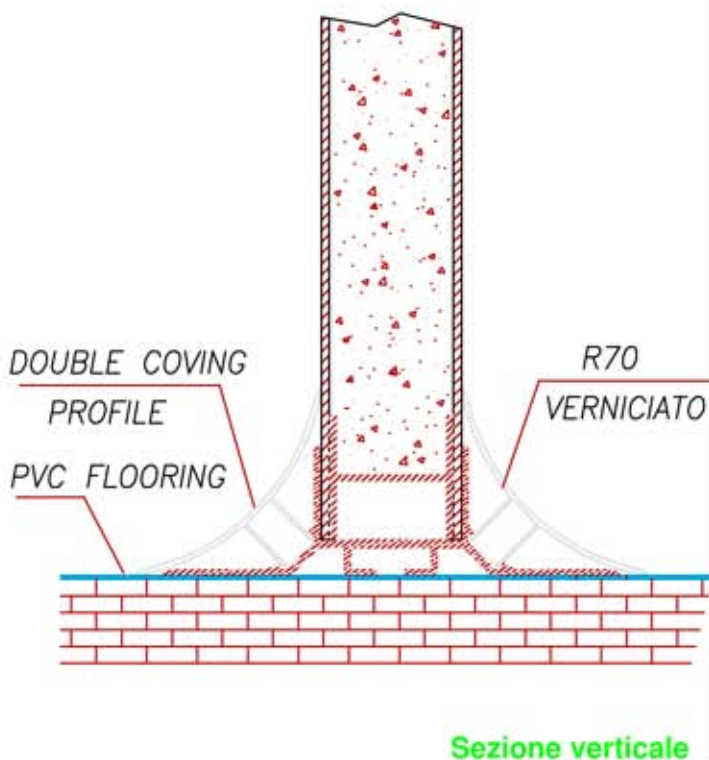

# FINISHING ON FLOOR FOR MOVABLE WALLS

## B00 (aluminium trail on floor)

## B11 (DOUBLE COVING PROFILE h.11mm)

## B60 (aluminium trail on floor h.62mm)