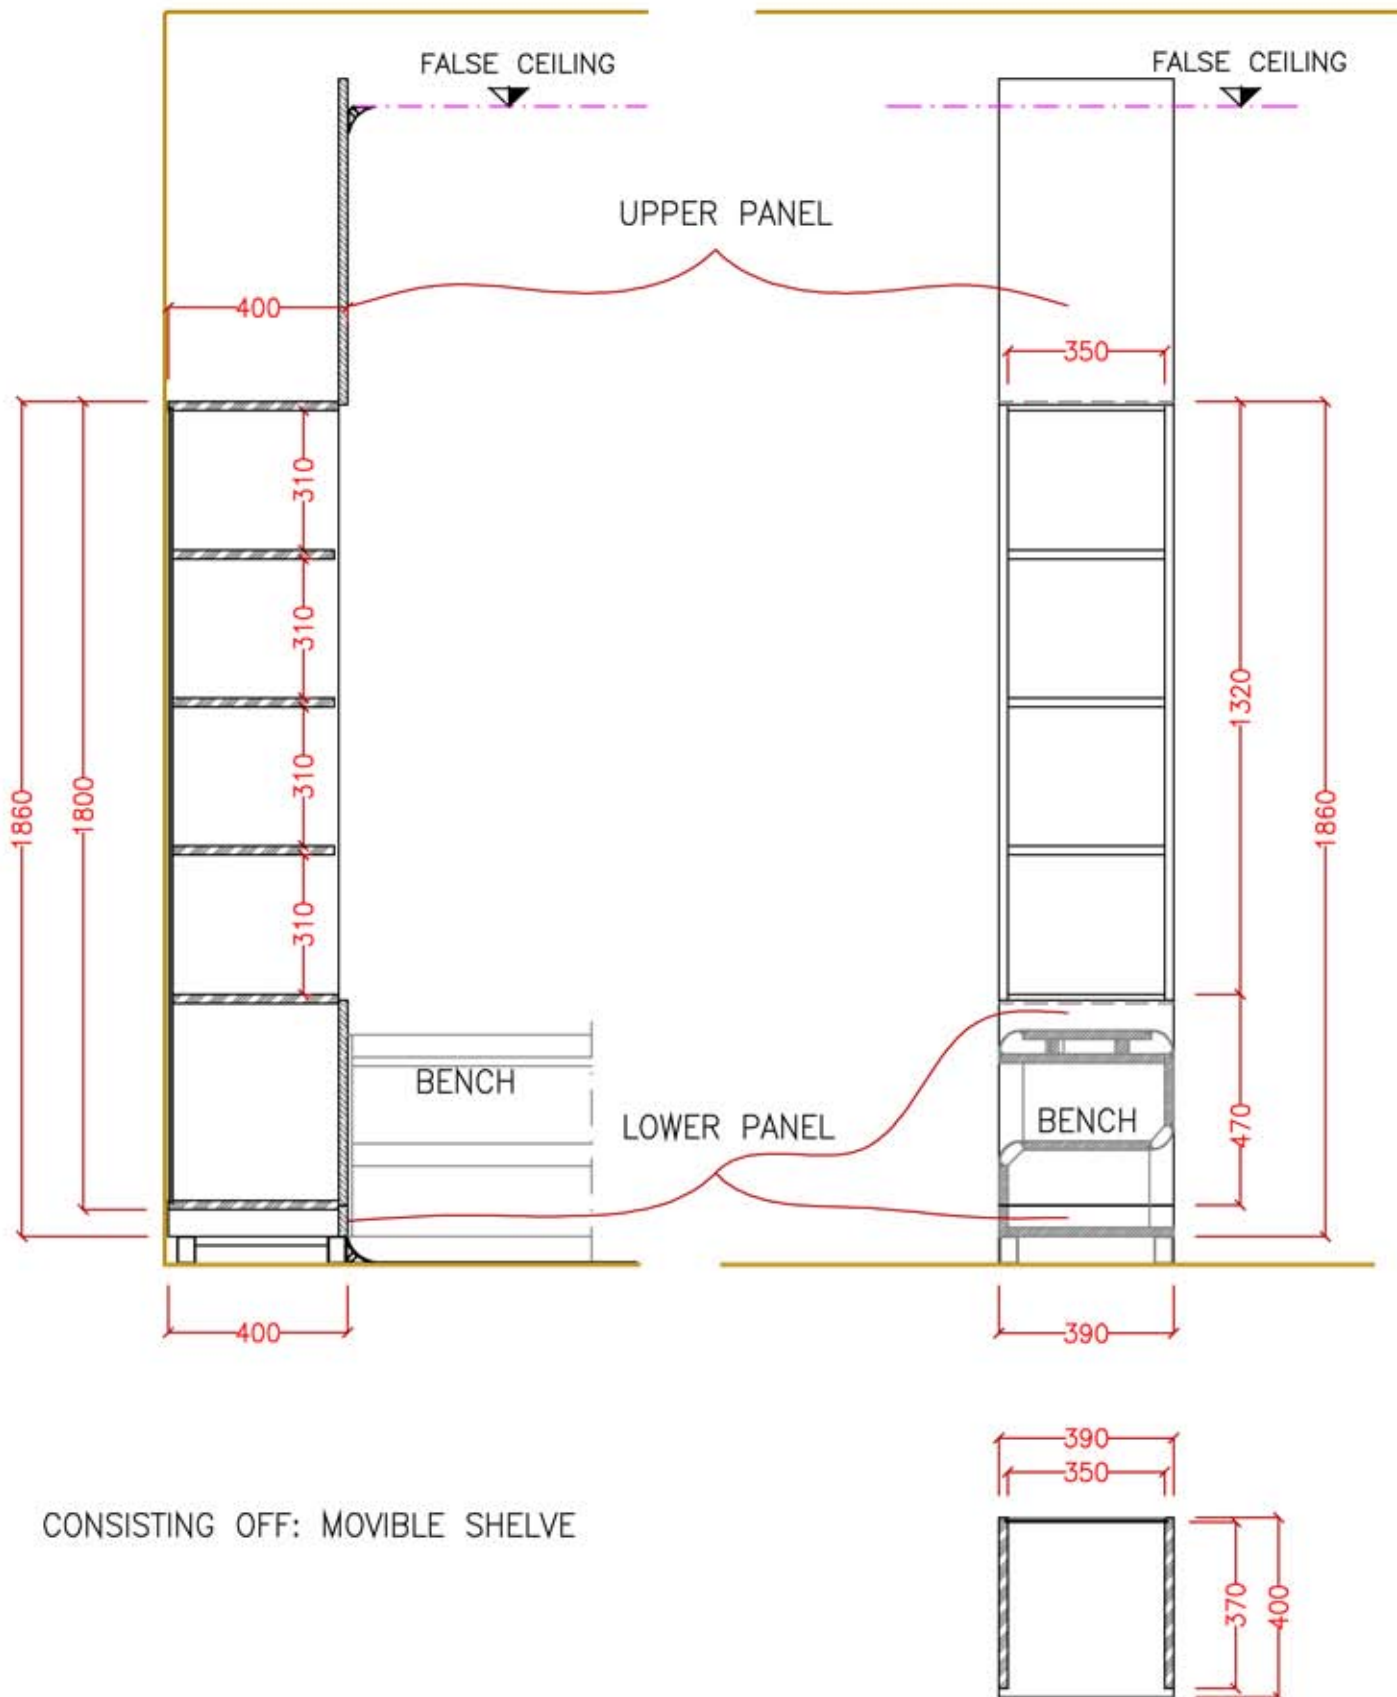

Type Ag-390

Wardrobe at sight

dim.390xd400xh1800mm

CONSISTING OFF: MOVIBLE SHELVE